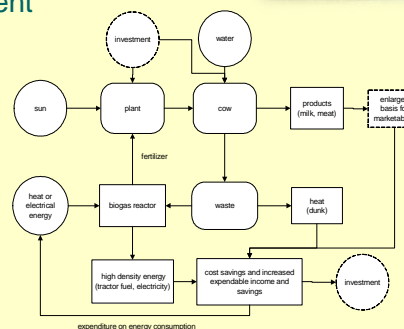

WORKSHOP on “Complex Societal Problems, Sustainable Living and Development”

IAM, METU, Ankara, April 13-16, 2008

<http://www3.iam.metu.edu.tr/>

Institute of Applied Mathematics, METU
Department of Industrial Engineering, METU
Department of Modern Languages, METU
Middle East Technical University
Balaban Valley Group
EURO WG on Complex Societal Problems
EURO WG “Operational Research for Development”
EURO WG on Continuous Optimization

Contact:
gweber@metu.edu.tr

EUROPT

EURO ORD