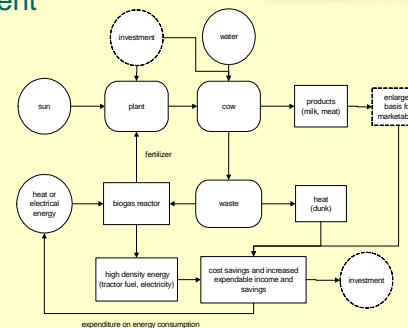

WORKSHOP on “Complex Societal Problems, Sustainable Living and Development”

IAM, METU, Ankara, May 13-16, 2008

<http://www3.iam.metu.edu.tr/>

Institute of Applied Mathematics, METU
Department of Industrial Engineering, METU
Department of Modern Languages, METU
Middle East Technical University
Balaban Valley Group
EURO WG on Complex Societal Problems
EURO WG “Operational Research for Development”
EURO WG on Continuous Optimization

Contact:
gweber@metu.edu.tr

EUROPT

EURO ORD